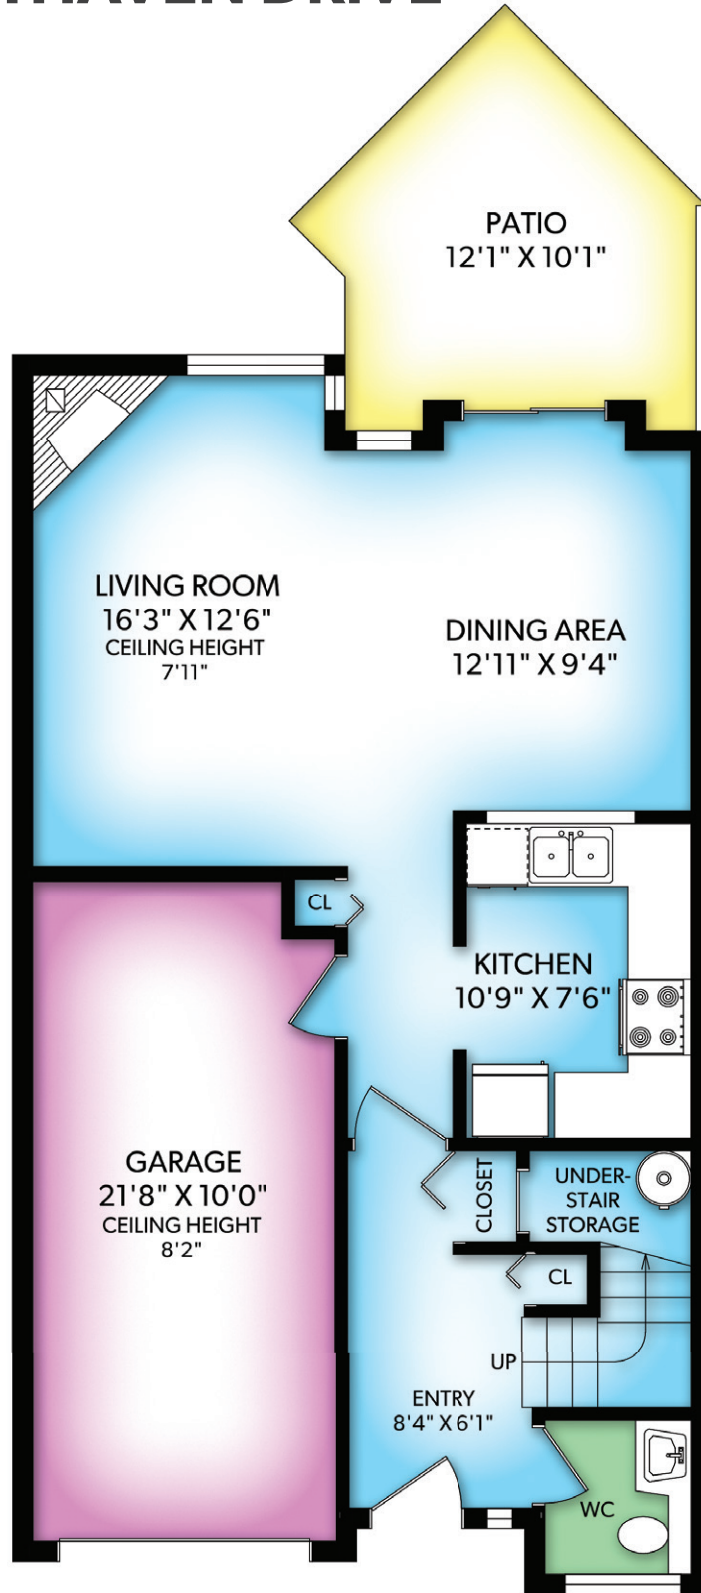

14-10471 RESTHAVEN DRIVE

MAIN FLOOR

FLOOR	FINISHED	UNFINISHED	TOTAL	OTHER AREAS
MAIN	662	0	662	GARAGE 237
UPPER	807	0	807	PATIO 127
TOTAL	1469	0	1469	

250-388-6998
ORDERS@REALFOTO.CA

KIMBERLY  LEGUARD

XOXOHOMES.CA

14-10471 RESTHAVEN DRIVE

UPPER FLOOR

FLOOR	FINISHED	UNFINISHED	TOTAL	OTHER AREAS
MAIN	662	0	662	GARAGE 237
UPPER	807	0	807	PATIO 127
TOTAL	1469	0	1469	

250-388-6998
ORDERS@REALFOTO.CA

KIMBERLY  LEGUARD

XOXOHOMES.CA

MEASURED 04/28/2021 BY TODD MAYER

All information furnished regarding this property is from sources deemed reliable but no warranty or representation is made to the accuracy thereof. Purchaser to verify measurements if important.