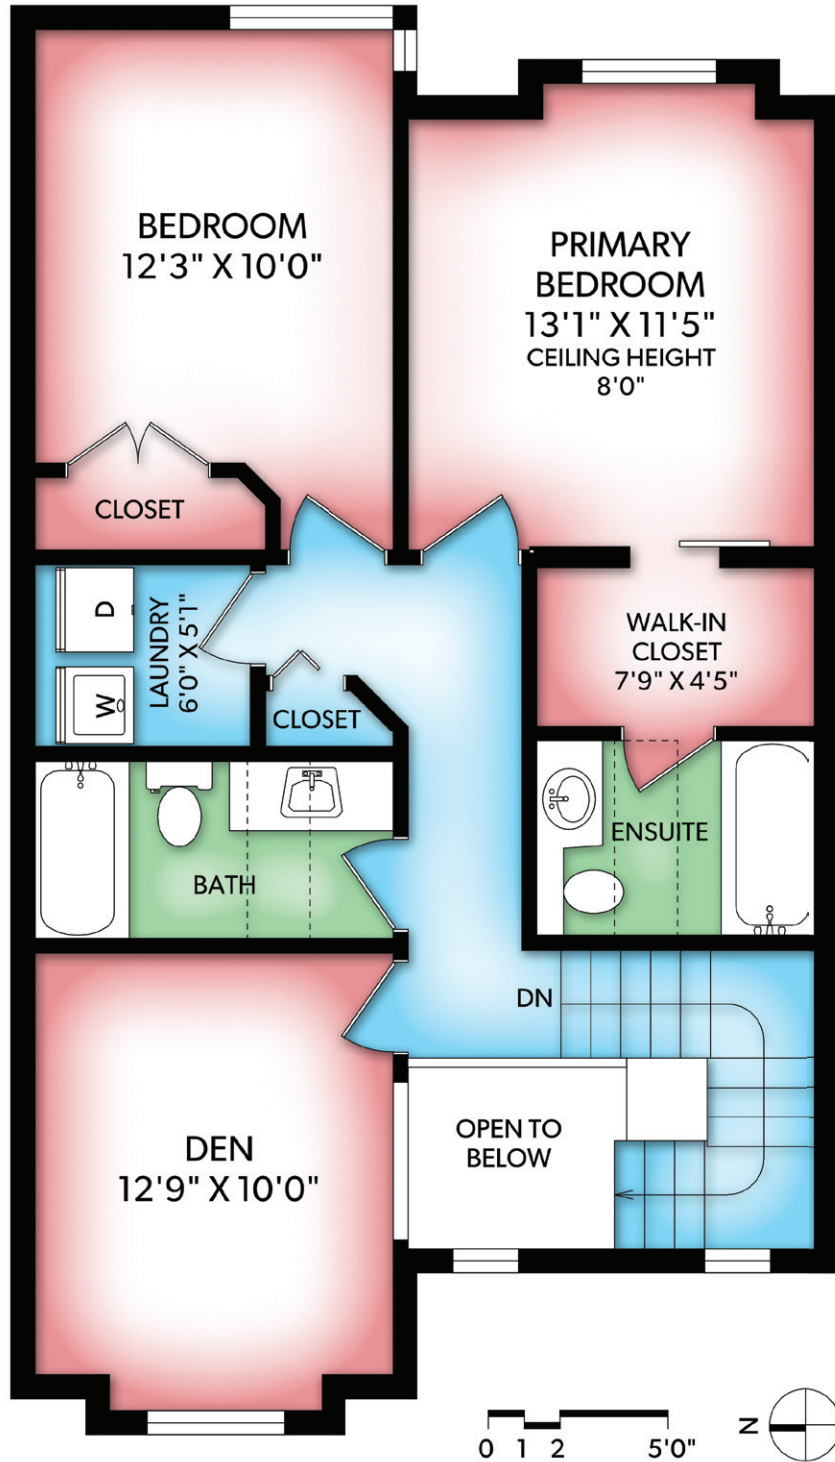

14-10471 RESTHAVEN DRIVE

MAIN FLOOR

FLOOR	FINISHED	UNFINISHED	TOTAL	OTHER AREAS
MAIN	662	0	662	GARAGE 237
UPPER	807	0	807	PATIO 127
TOTAL	1469	0	1469	

250-388-6998
ORDERS@REALFOTO.CA

KIMBERLY  LEGUARD

XOXOHOMES.CA

14-10471 RESTHAVEN DRIVE

UPPER FLOOR

FLOOR	FINISHED	UNFINISHED	TOTAL	OTHER AREAS
MAIN	662	0	662	GARAGE 237
UPPER	807	0	807	PATIO 127
TOTAL	1469	0	1469	

250-388-6998
ORDERS@REALFOTO.CA

KIMBERLY  LEGUARD

XOXOHOMES.CA