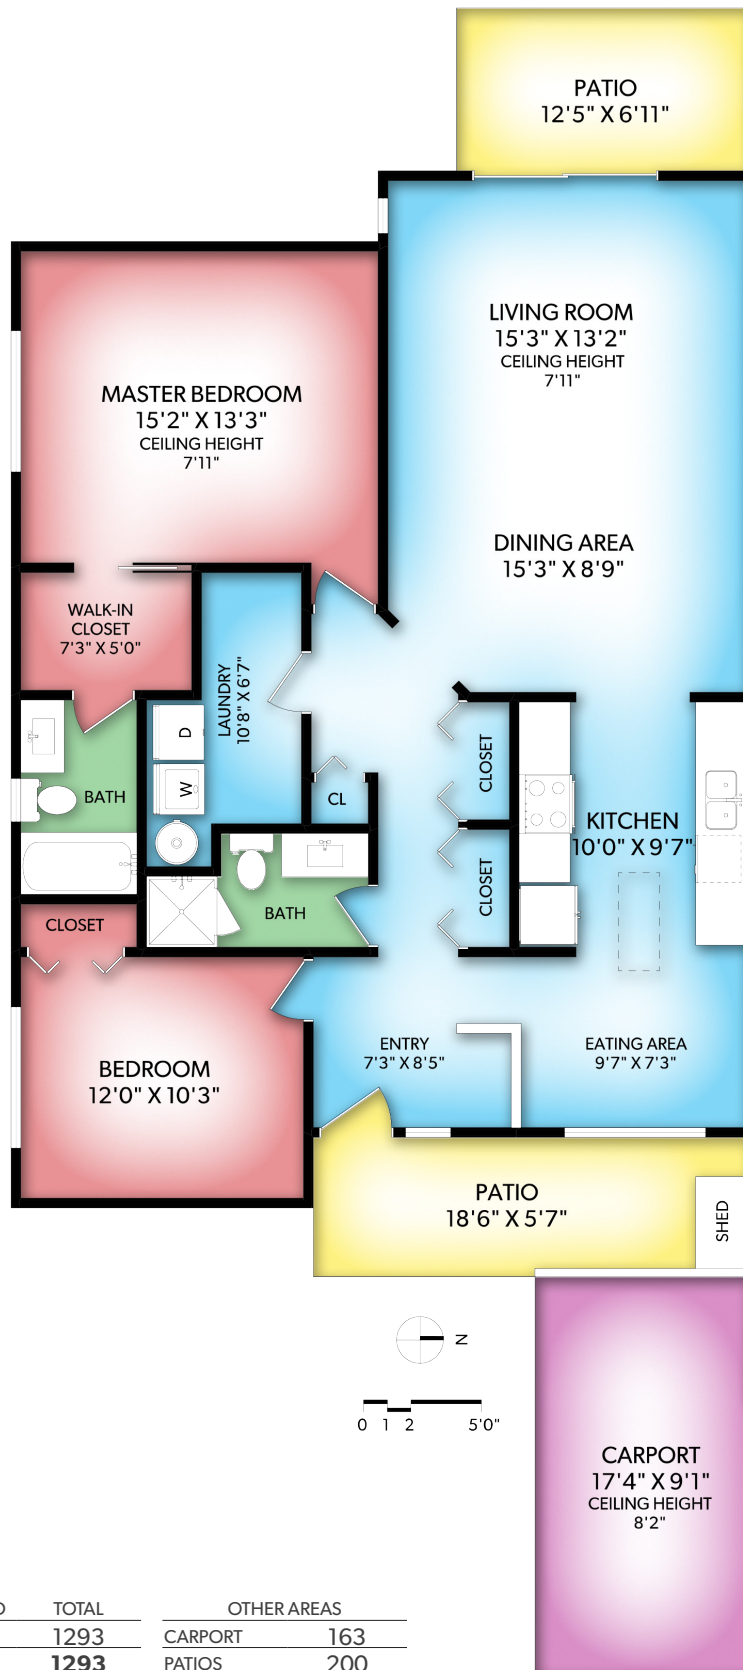

# 1-2146 MALAVIEW DRIVE

## MAIN FLOOR

| FLOOR | FINISHED | UNFINISHED | TOTAL | OTHER AREAS |
|-------|----------|------------|-------|-------------|
| MAIN  | 1293     | 0          | 1293  | CARPORT 163 |
| TOTAL | 1293     | 0          | 1293  | PATIOS 200  |