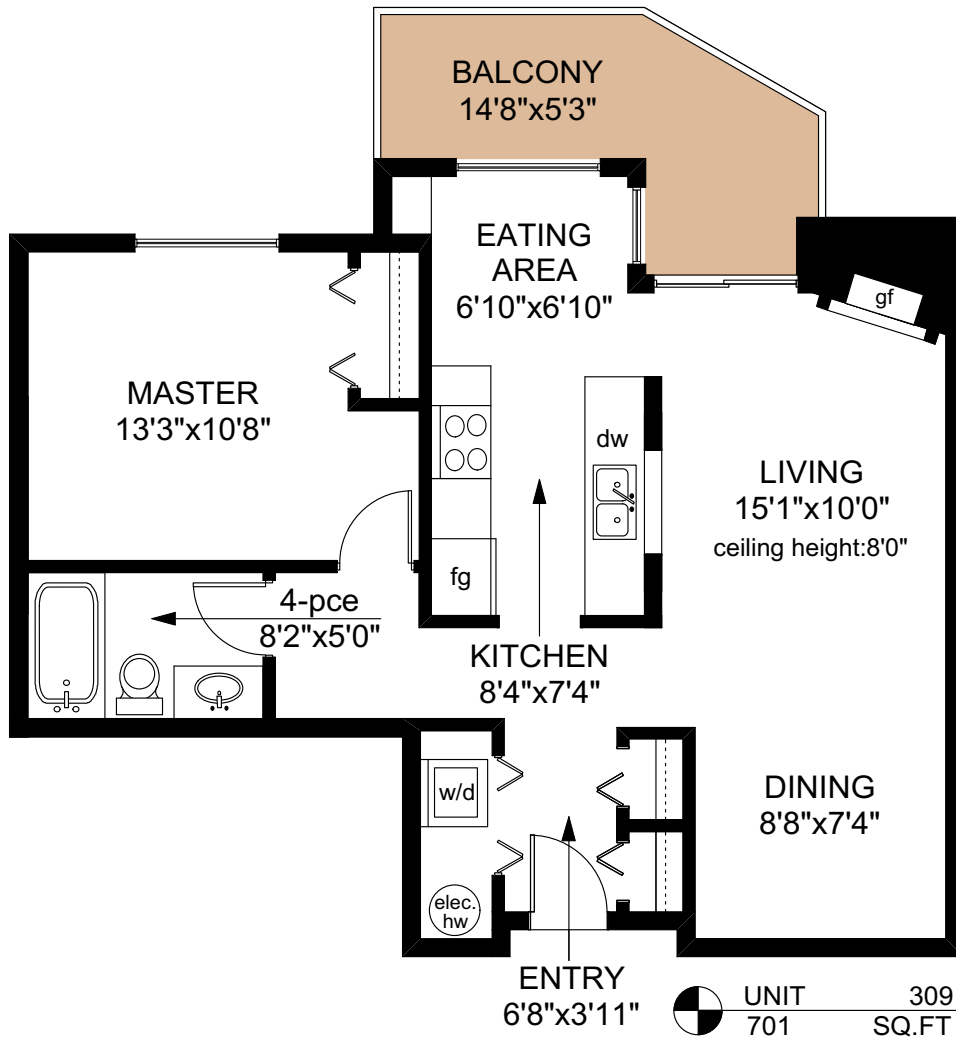

309 - 899 DARWIN AVENUE

	FINISHED SQ. FT.	UNFINISHED SQ. FT.	TOTAL SQ. FT.
UNIT 309	701	0	701
TOTAL	701	0	701
BALCONY	0	94	94

PREPARED FOR THE EXCLUSIVE USE OF
KIMBERLY LEGEARD OF NEWPORT REALTY

MEASURED ON: 04/02/16
DRAWING FILE: 13526