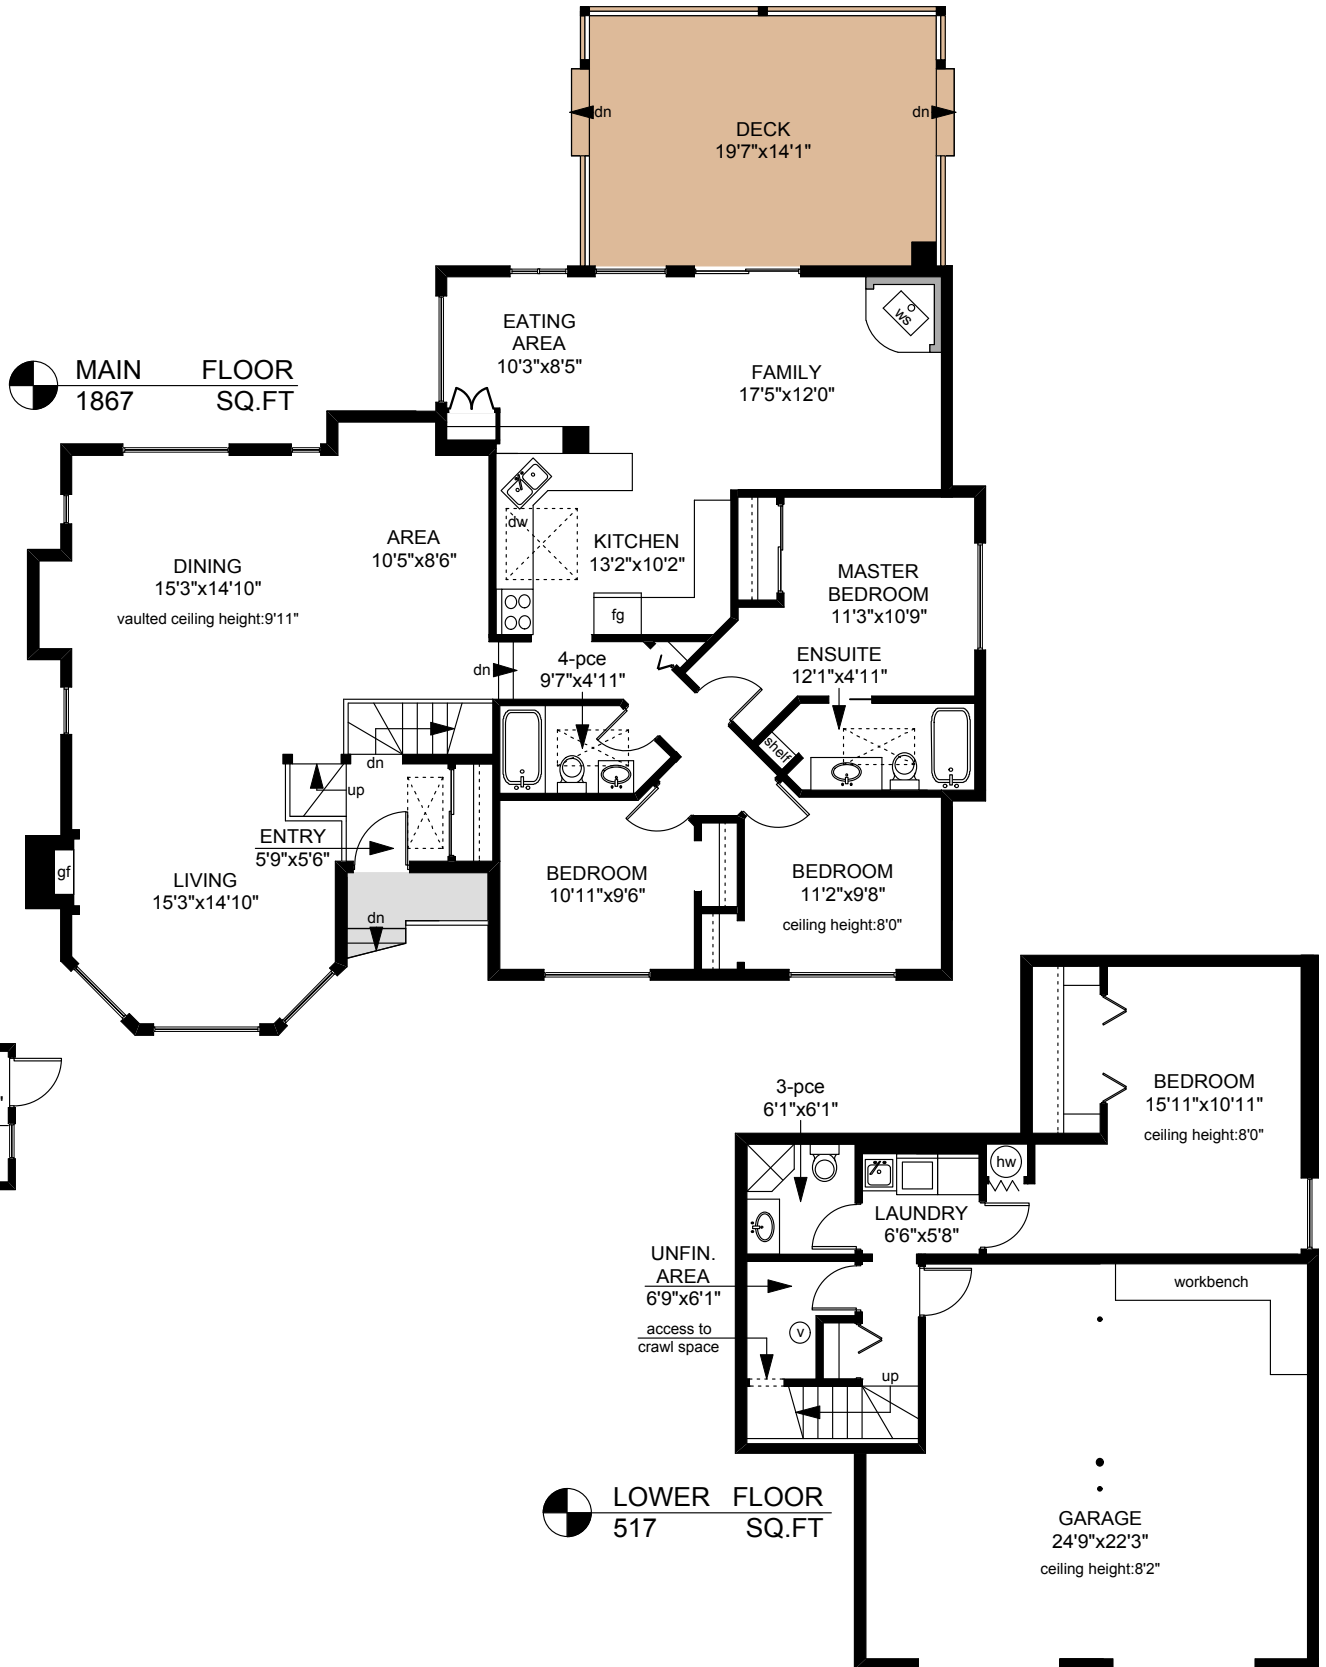

1124 FAITHWOOD PLACE

	FINISHED SQ. FT.	UNFINISHED SQ. FT.	TOTAL SQ. FT.
MAIN	1867	0	1867
LOWER	476	41	517
TOTAL	2343	41	2384
GARAGE	0	566	566
SHED	0	67	67
DECK	0	275	275

PREPARED FOR THE EXCLUSIVE USE OF
KIMBERLY LEGEARD OF NEWPORT REALTY