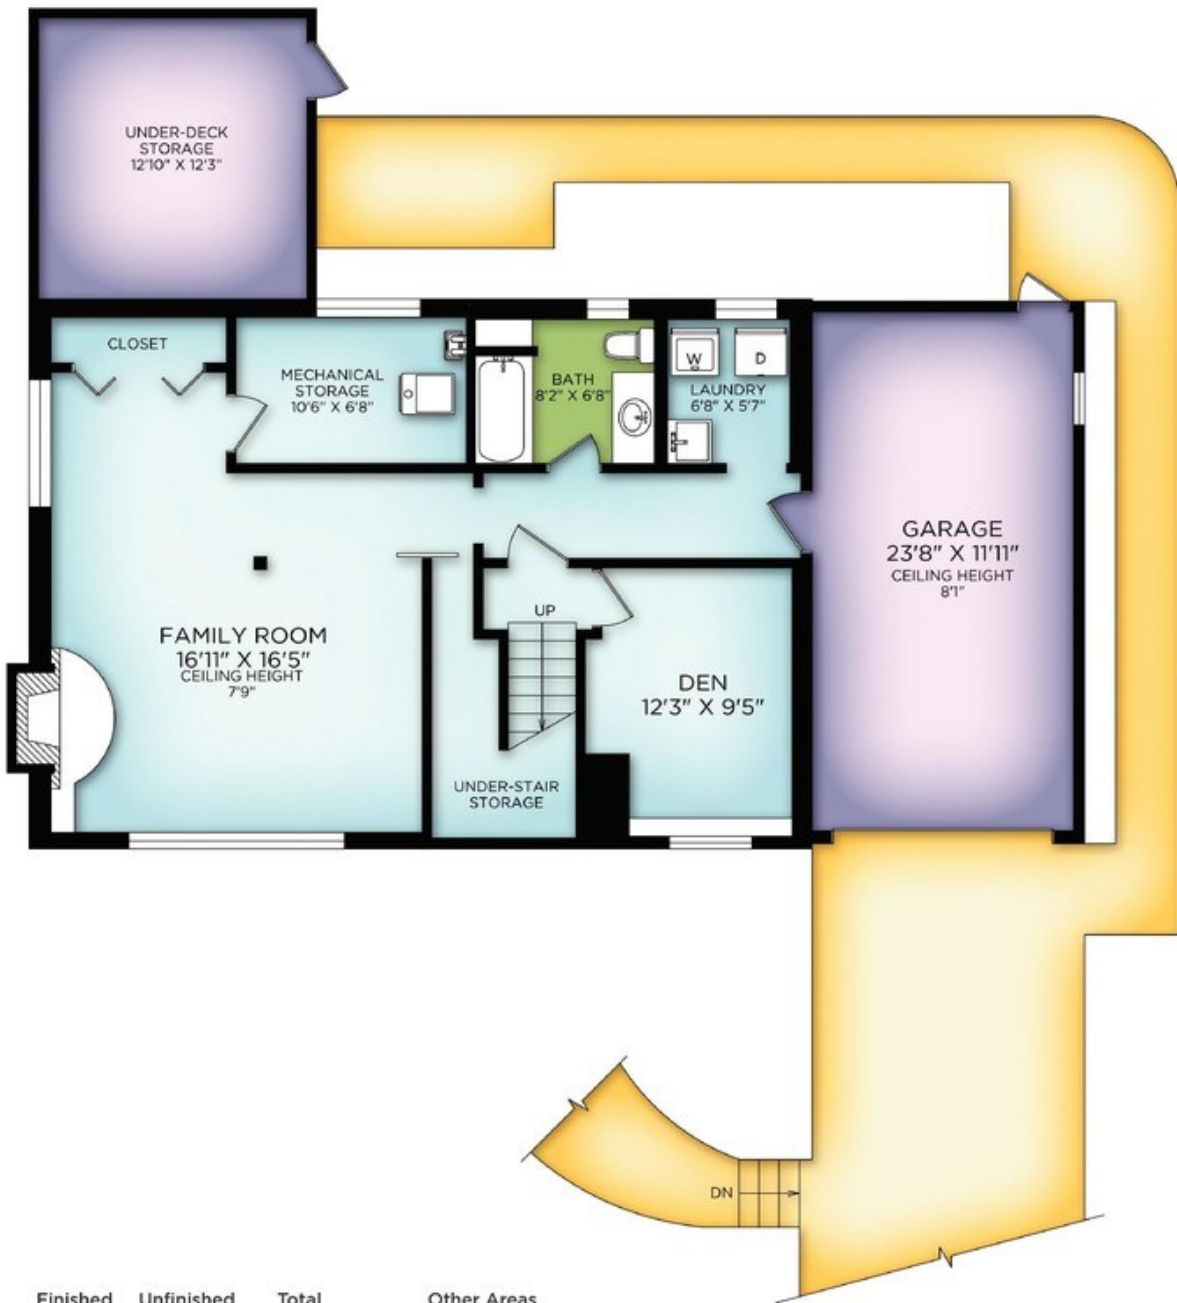

7076 SILVERDALE PLACE

MAIN FLOOR

Floor	Finished	Unfinished	Total	Other Areas	
Main	1272	0	1272	Garage	307
Lower	895	0	895	Deck	173
Total	2167	0	2167	Patio	145
				Deck Storage	173

KIMBERLY  LEGEARD

XOXOHOMES.CA

Macdonald
Realty

Measured by Realfoto

Measured 07/10/2020 by C.O.

All information furnished regarding this property is from sources deemed reliable but no warranty or representation is made to the accuracy thereof. Purchaser to verify measurements if important.

7076 SILVERDALE PLACE

LOWER FLOOR

Floor	Finished	Unfinished	Total	Other Areas	
Main	1272	0	1272	Garage	307
Lower	895	0	895	Deck	173
Total	2167	0	2167	Patio	145
				Deck Storage	173

KIMBERLY  LEGEARD

XOXOHOMES.CA