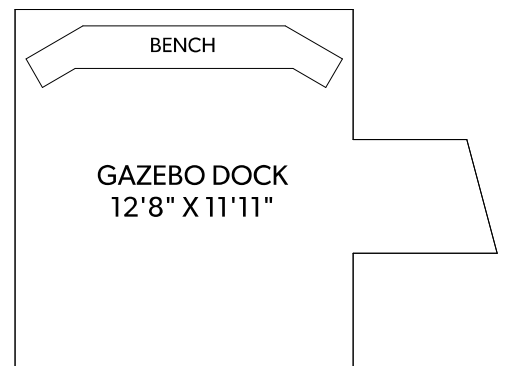

MAIN FLOOR

FLOOR	FINISHED	UNFINISHED	TOTAL	OTHER AREAS	
MAIN	943	0	943	DECK	485
TOTAL	943	0	943	DOCK	151

REAL FOTO **2849 LAKE END ROAD**
DOCUMENT PREPARED FOR THE EXCLUSIVE USE OF
KIMBERLY LEGEARD

CHRISTIE'S
INTERNATIONAL REAL ESTATE