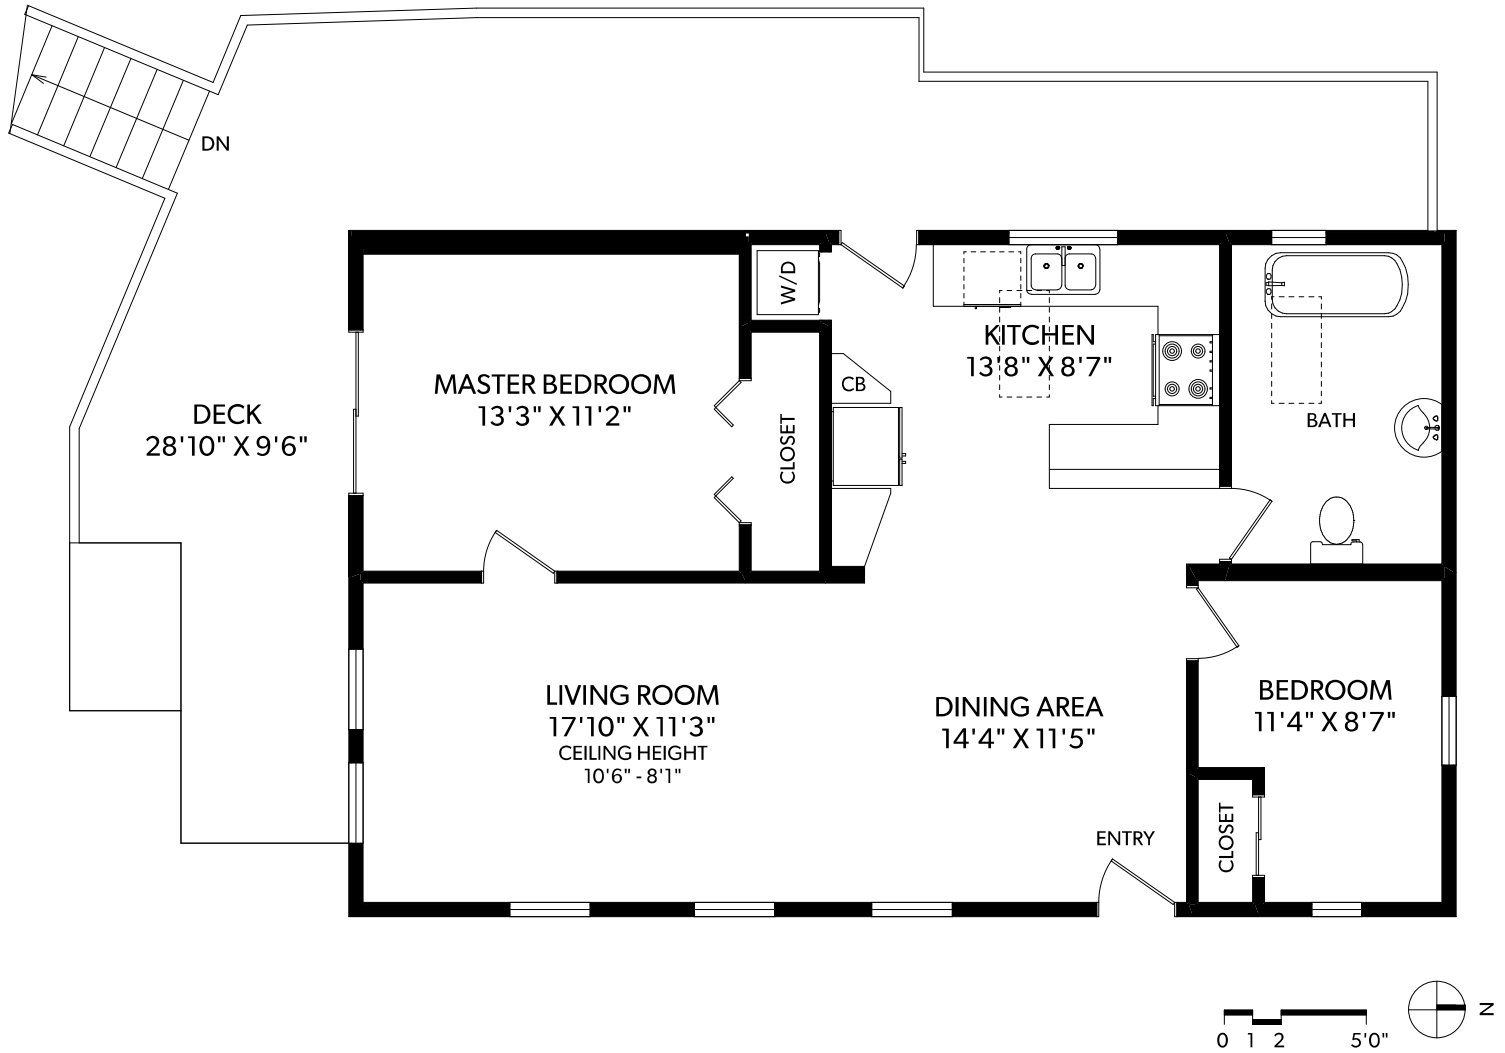

MAIN FLOOR

FLOOR	FINISHED	UNFINISHED	TOTAL	OTHER AREAS	
MAIN	943	0	943	DECK	485
TOTAL	943	0	943	DOCK	151

REAL FOTO **2849 LAKE END ROAD**
DOCUMENT PREPARED FOR THE EXCLUSIVE USE OF
KIMBERLY LEGEARD

CHRISTIE'S
INTERNATIONAL REAL ESTATE