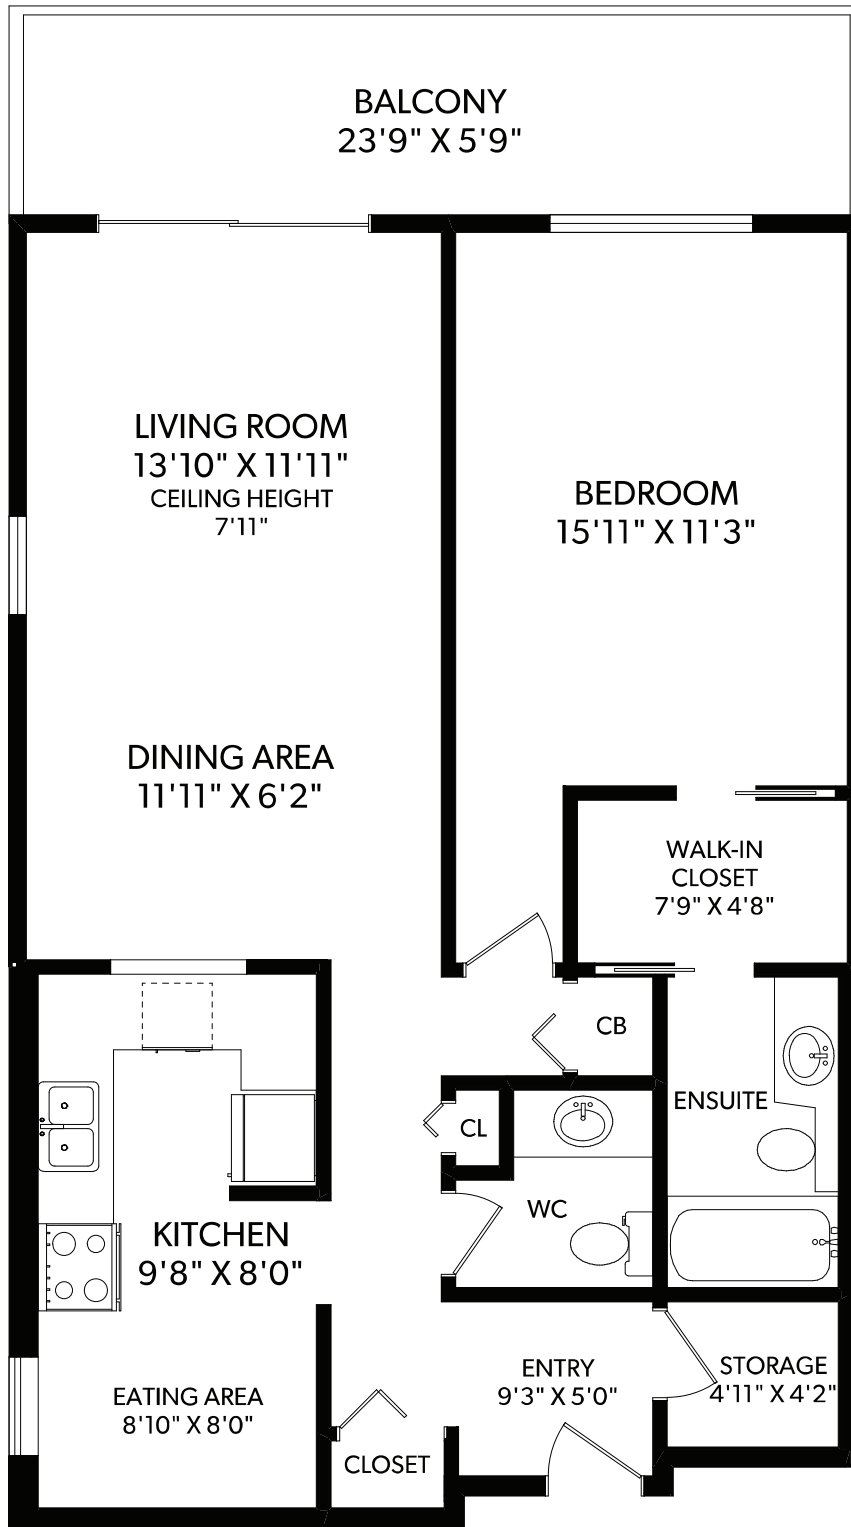

# 106-10461 RESTHAVEN DRIVE

FLOOR	FINISHED	UNFINISHED	TOTAL	OTHER AREAS
MAIN	913	0	913	BALCONY 160
<b>TOTAL</b>	<b>913</b>	<b>0</b>	<b>913</b>	

250-388-6998  
ORDERS@REALFOTO.CA

KIMBERLY  LEGEARD

XOXOHOMES.CA

MEASURED 11/04/2022 BY CLAY OVINGE

All information furnished regarding this property is from sources deemed reliable but no warranty or representation is made to the accuracy thereof. Purchaser to verify measurements if important.