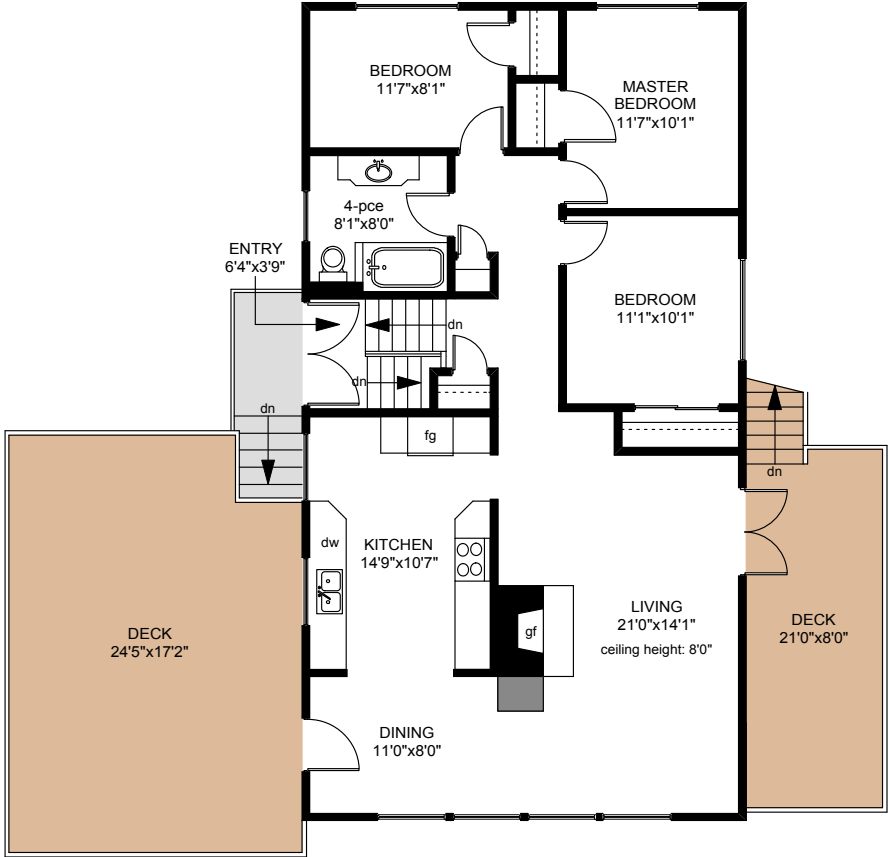

# 967 LAMPSON PLACE

UPPER FLOOR  
1247 SQ.FT

	FINISHED SQ. FT.	UNFINISHED SQ. FT.	TOTAL SQ. FT.
UPPER	1247	0	1247
LOWER	1247	0	1247
TOTAL	2494	0	2494
CARPORT	0	197	197
DECKS	0	1362	1362
PATIOS	0	729	729
SHED	0	87	87

PREPARED FOR THE EXCLUSIVE USE OF  
KIMBERLY LEGEARD OF NEWPORT REALTY

MEASURED ON: 02/04/16  
DRAWING FILE: 13322

**Taf** Measure VICTORIA, B.C.  
Ph. 883.8894  
www.tafmeasure.com