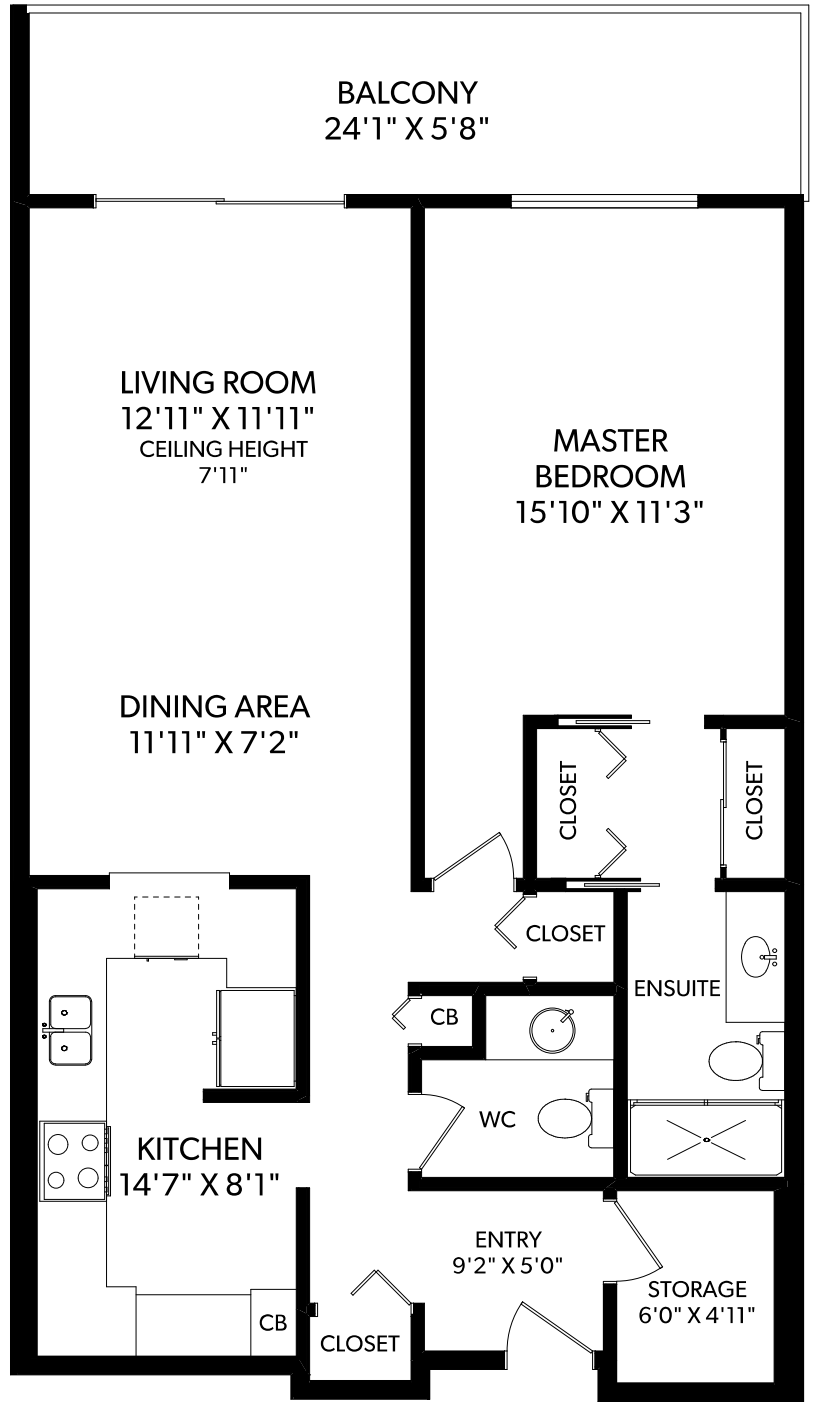

118-10459 RESTHAVEN DRIVE

FLOOR	FINISHED	UNFINISHED	TOTAL	OTHER AREAS
MAIN	919	0	919	BALCONY 147
TOTAL	919	0	919	

KIMBERLY • LEGEARD
 REAL ESTATE MARKETING

SELLS VICTORIA—SIDNEY TO SOOKE

CHRISTIE'S
 INTERNATIONAL REAL ESTATE

250-388-6998
 ORDERS@REALFOTO.CA MEASURED 09/28/2017 BY CLAY OVINGE

All information furnished regarding this property is from sources deemed reliable but no warranty or representation is made to the accuracy thereof.