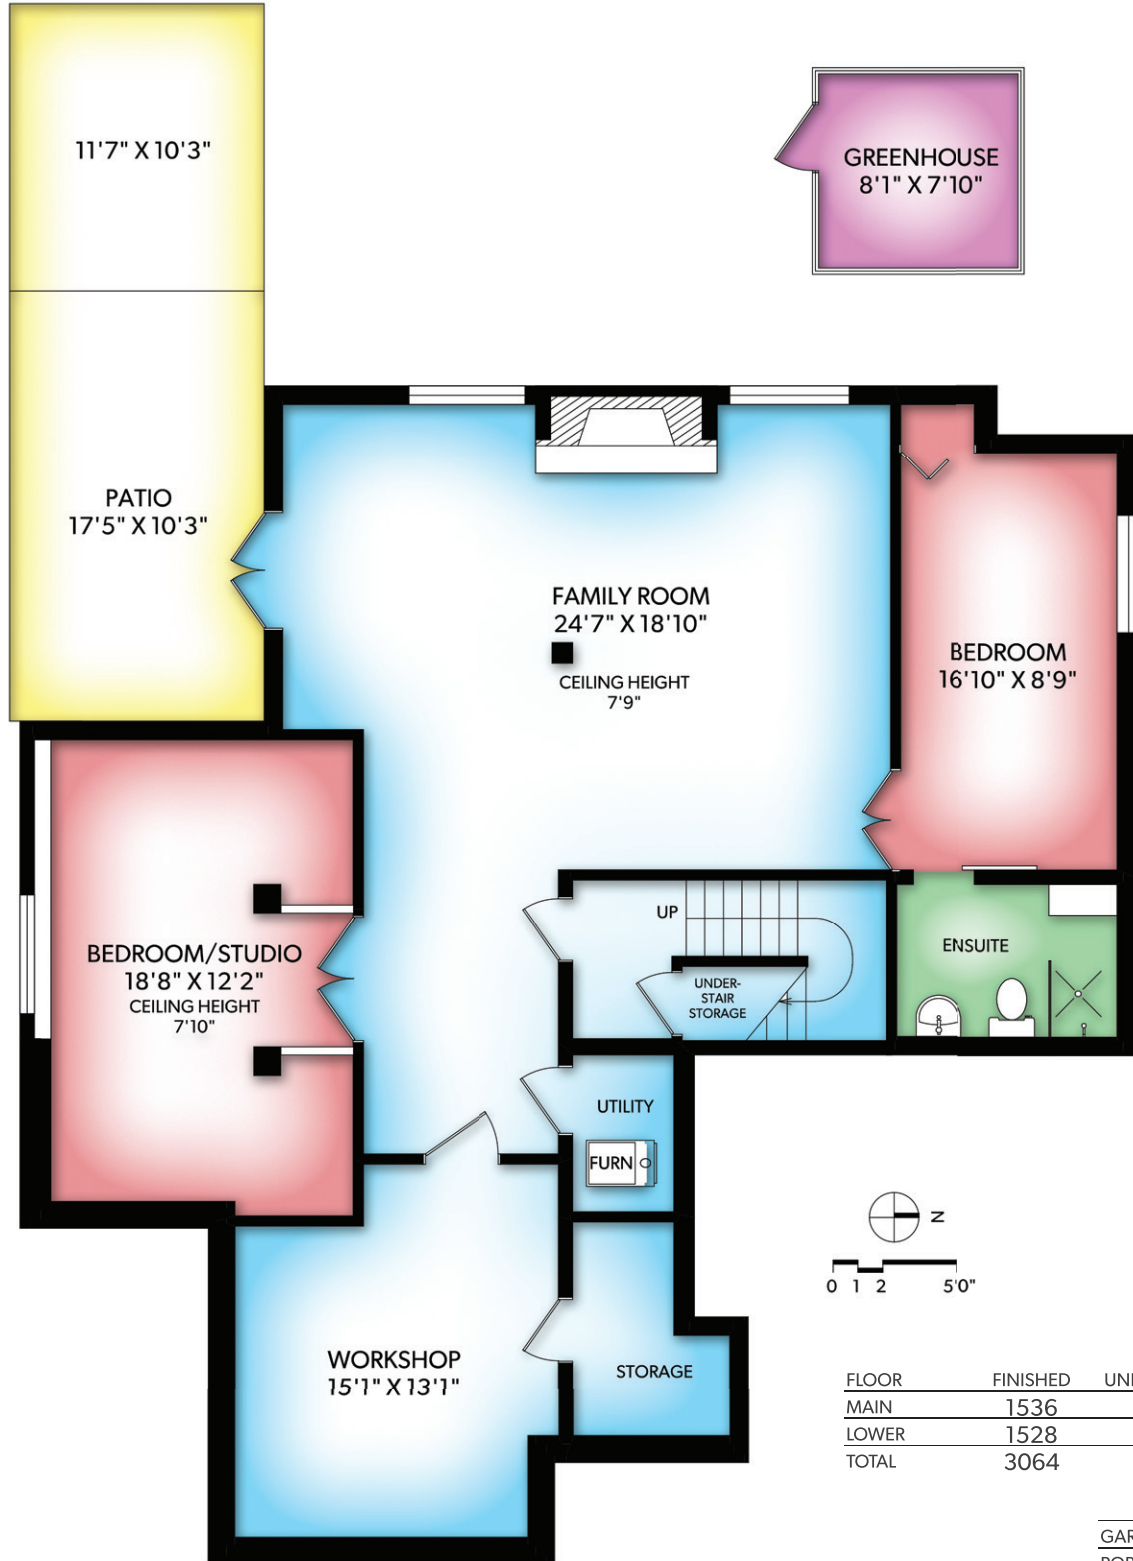

2500 WESTVIEW TERRACE

MAIN FLOOR

FLOOR	FINISHED	UNFINISHED	TOTAL
MAIN	1536	0	1536
LOWER	1528	0	1528
TOTAL	3064	0	3064

OTHER AREAS	
GARAGE	390
PORCH	355
BALCONY	80
PATIO	297
GREENHOUSE	72

250-388-6998
ORDERS@REALFOTO.CA

Kimberly **LEGEARD**
UNIQUE HOMES VICTORIA.COM

MEASURED 08/25/2020 BY IAN BERTRAM

All information furnished regarding this property is from sources deemed reliable but no warranty or representation is made to the accuracy thereof. Purchaser to verify measurements if important.

2500 WESTVIEW TERRACE

LOWER FLOOR

FLOOR	FINISHED	UNFINISHED	TOTAL
MAIN	1536	0	1536
LOWER	1528	0	1528
TOTAL	3064	0	3064

OTHER AREAS	
GARAGE	390
PORCH	355
BALCONY	80
PATIO	297
GREENHOUSE	72

250-388-6998
ORDERS@REALFOTO.CA