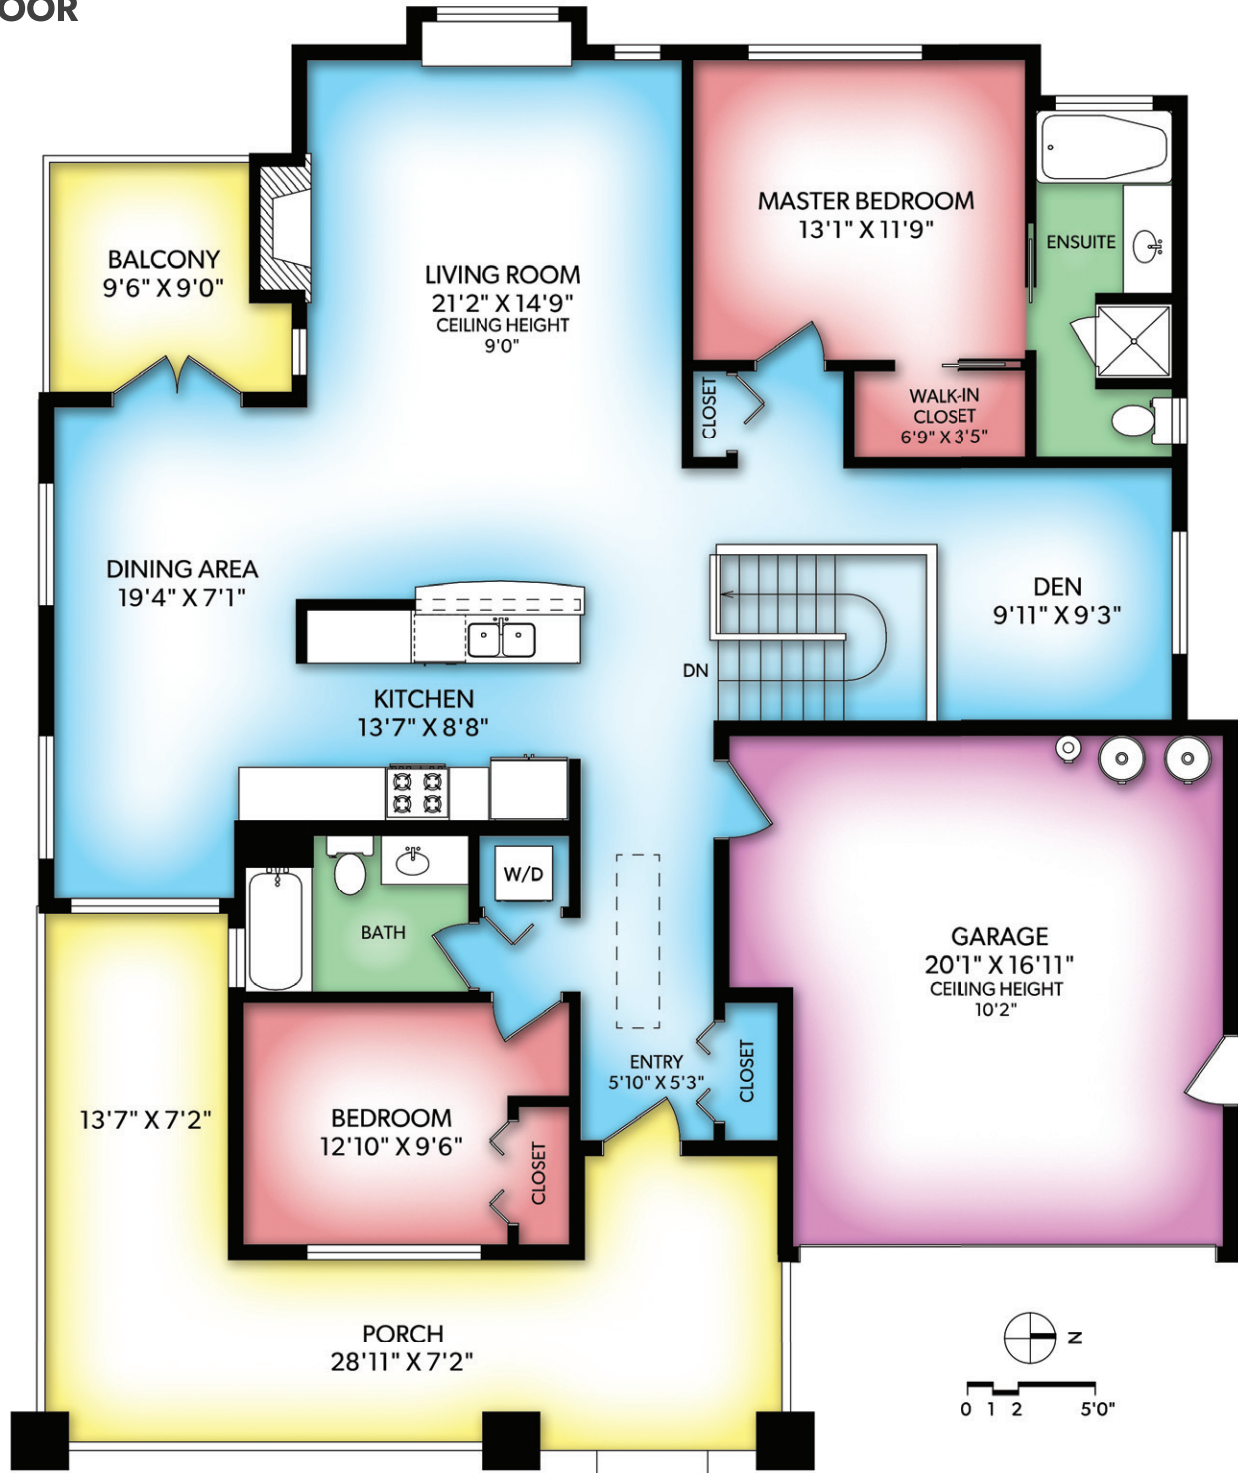

2500 WESTVIEW TERRACE

MAIN FLOOR

FLOOR	FINISHED	UNFINISHED	TOTAL
MAIN	1536	0	1536
LOWER	1528	0	1528
TOTAL	3064	0	3064

OTHER AREAS	
GARAGE	390
PORCH	355
BALCONY	80
PATIO	297
GREENHOUSE	72

250-388-6998
ORDERS@REALFOTO.CA

Kimberly **LEGEARD**
UNIQUE HOMES VICTORIA.COM

MEASURED 08/25/2020 BY IAN BERTRAM

All information furnished regarding this property is from sources deemed reliable but no warranty or representation is made to the accuracy thereof. Purchaser to verify measurements if important.

2500 WESTVIEW TERRACE

LOWER FLOOR

FLOOR	FINISHED	UNFINISHED	TOTAL
MAIN	1536	0	1536
LOWER	1528	0	1528
TOTAL	3064	0	3064

OTHER AREAS	
GARAGE	390
PORCH	355
BALCONY	80
PATIO	297
GREENHOUSE	72

250-388-6998
ORDERS@REALFOTO.CA