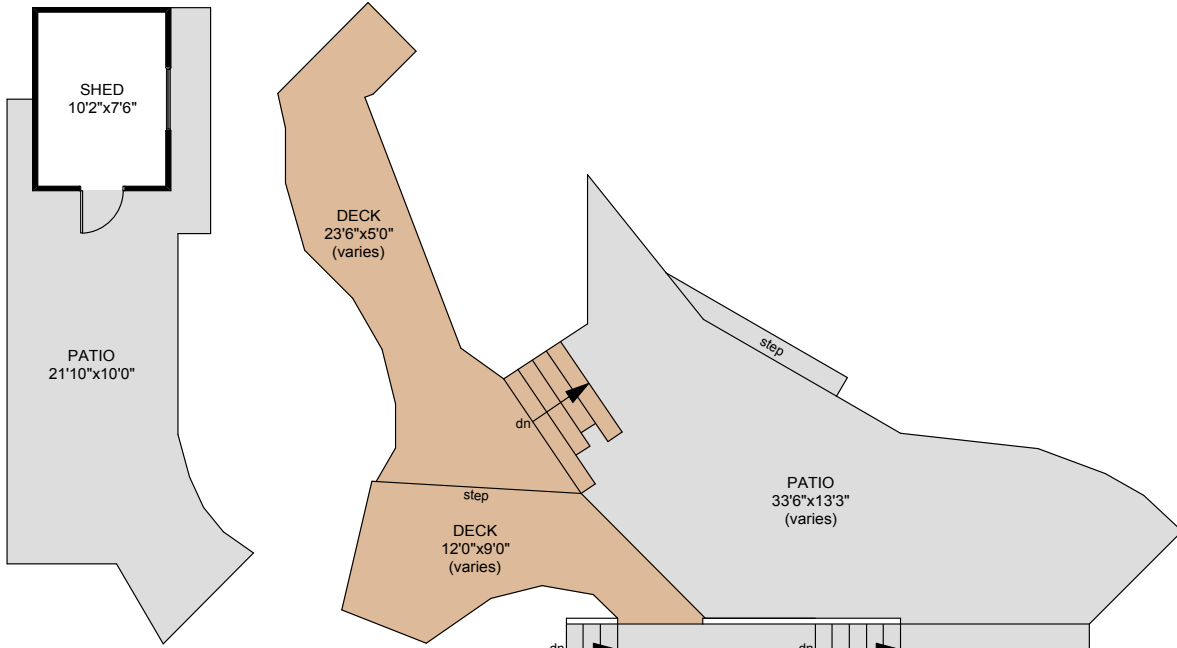

967 LAMPSON PLACE

LOWER FLOOR
1247 SQ.FT

	FINISHED SQ. FT.	UNFINISHED SQ. FT.	TOTAL SQ. FT.
UPPER	1247	0	1247
LOWER	1247	0	1247
TOTAL	2494	0	2494
CARPORT	0	197	197
DECKS	0	1362	1362
PATIOS	0	729	729
SHED	0	87	87

PREPARED FOR THE EXCLUSIVE USE OF
KIMBERLY LEGEARD OF NEWPORT REALTY

MEASURED ON: 02/04/16
DRAWING FILE: 13322

Tafe Measure VICTORIA, B.C.
Ph. 883.8894
www.tafemeasure.com