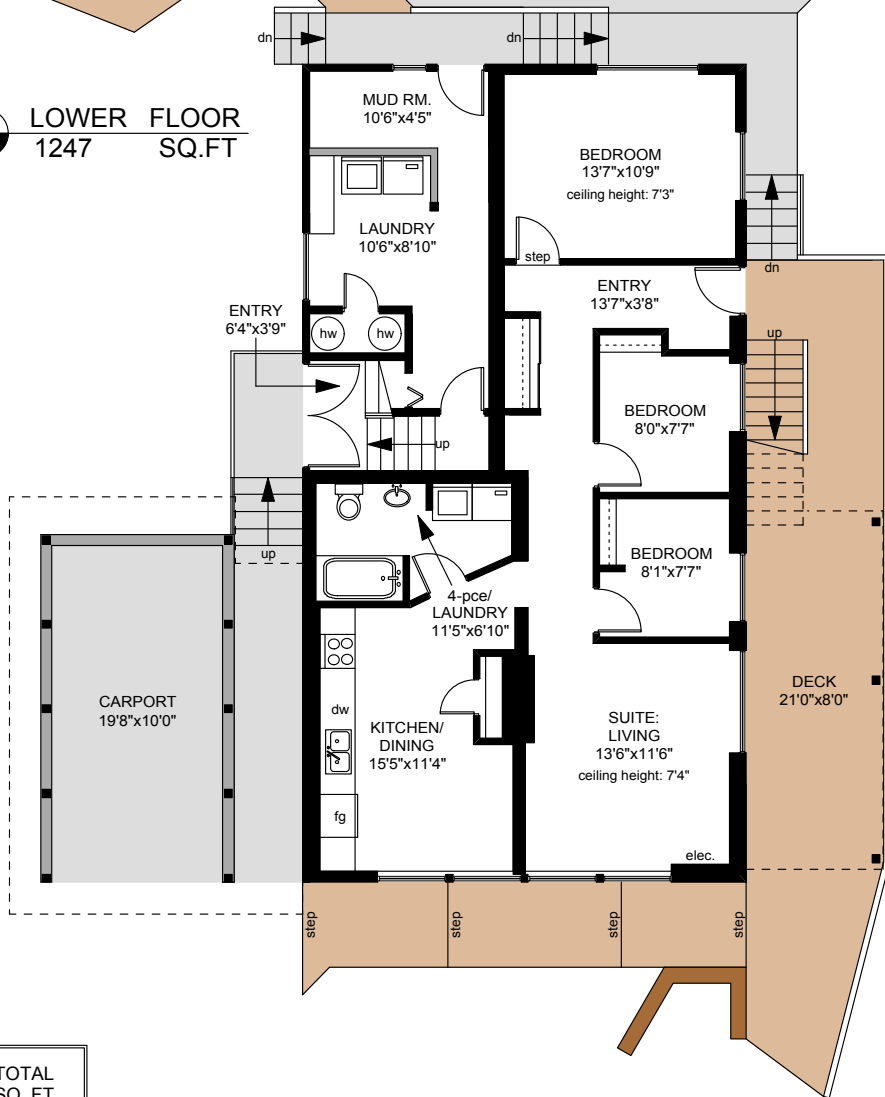

967 LAMPSON PLACE

LOWER FLOOR
1247 SQ.FT

	FINISHED SQ. FT.	UNFINISHED SQ. FT.	TOTAL SQ. FT.
UPPER	1247	0	1247
LOWER	1247	0	1247
TOTAL	2494	0	2494
CARPORT	0	197	197
DECKS	0	1362	1362
PATIOS	0	729	729
SHED	0	87	87

PREPARED FOR THE EXCLUSIVE USE OF
KIMBERLY LEGEARD OF NEWPORT REALTY

MEASURED ON: 02/04/16
DRAWING FILE: 13322

Tafe Measure VICTORIA, B.C.
Ph. 883.8894
www.tafemeasure.com