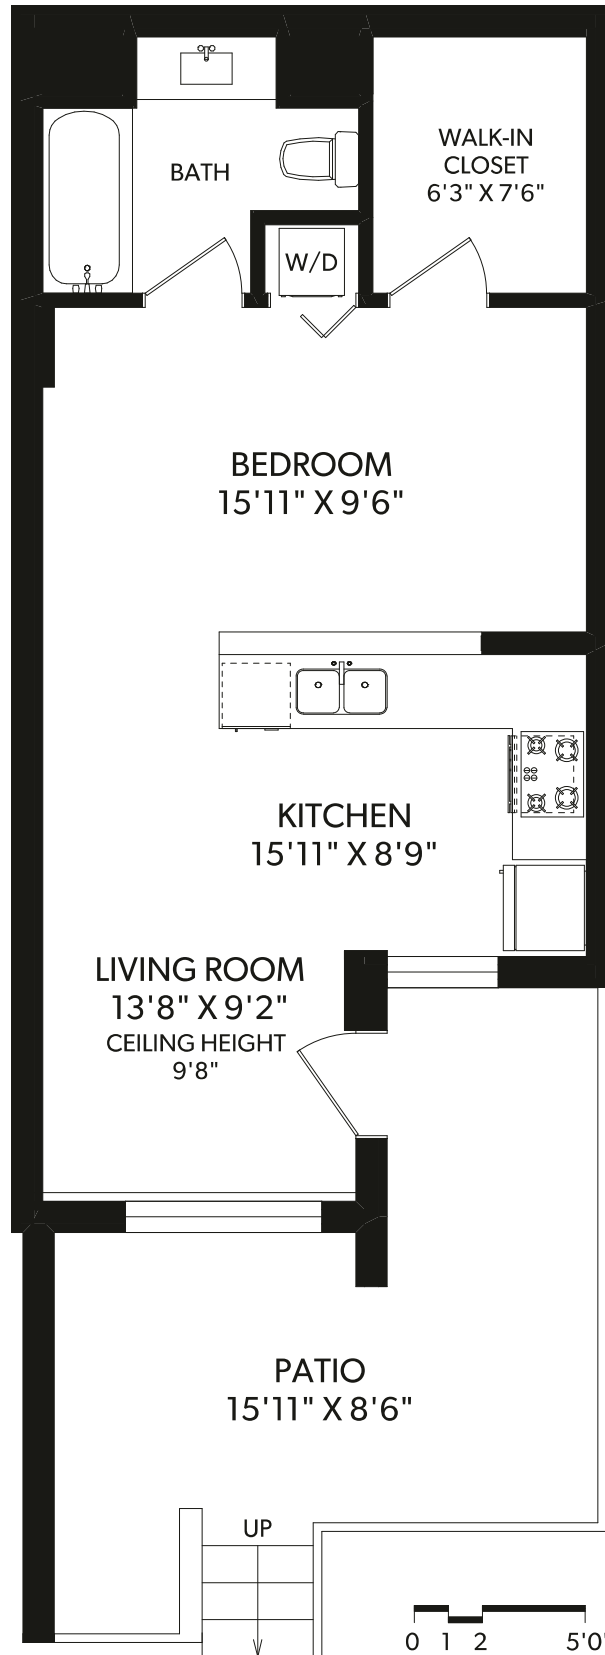

111-379 TYEE ROAD

FLOOR	FINISHED	UNFINISHED	TOTAL
MAIN	589	0	589
TOTAL	589	0	589

OTHER AREAS	
PATIO	213

250-388-6998
ORDERS@REALFOTO.CA

Kimberly **LEGEARD**
UNIQUE HOMES VICTORIA.COM