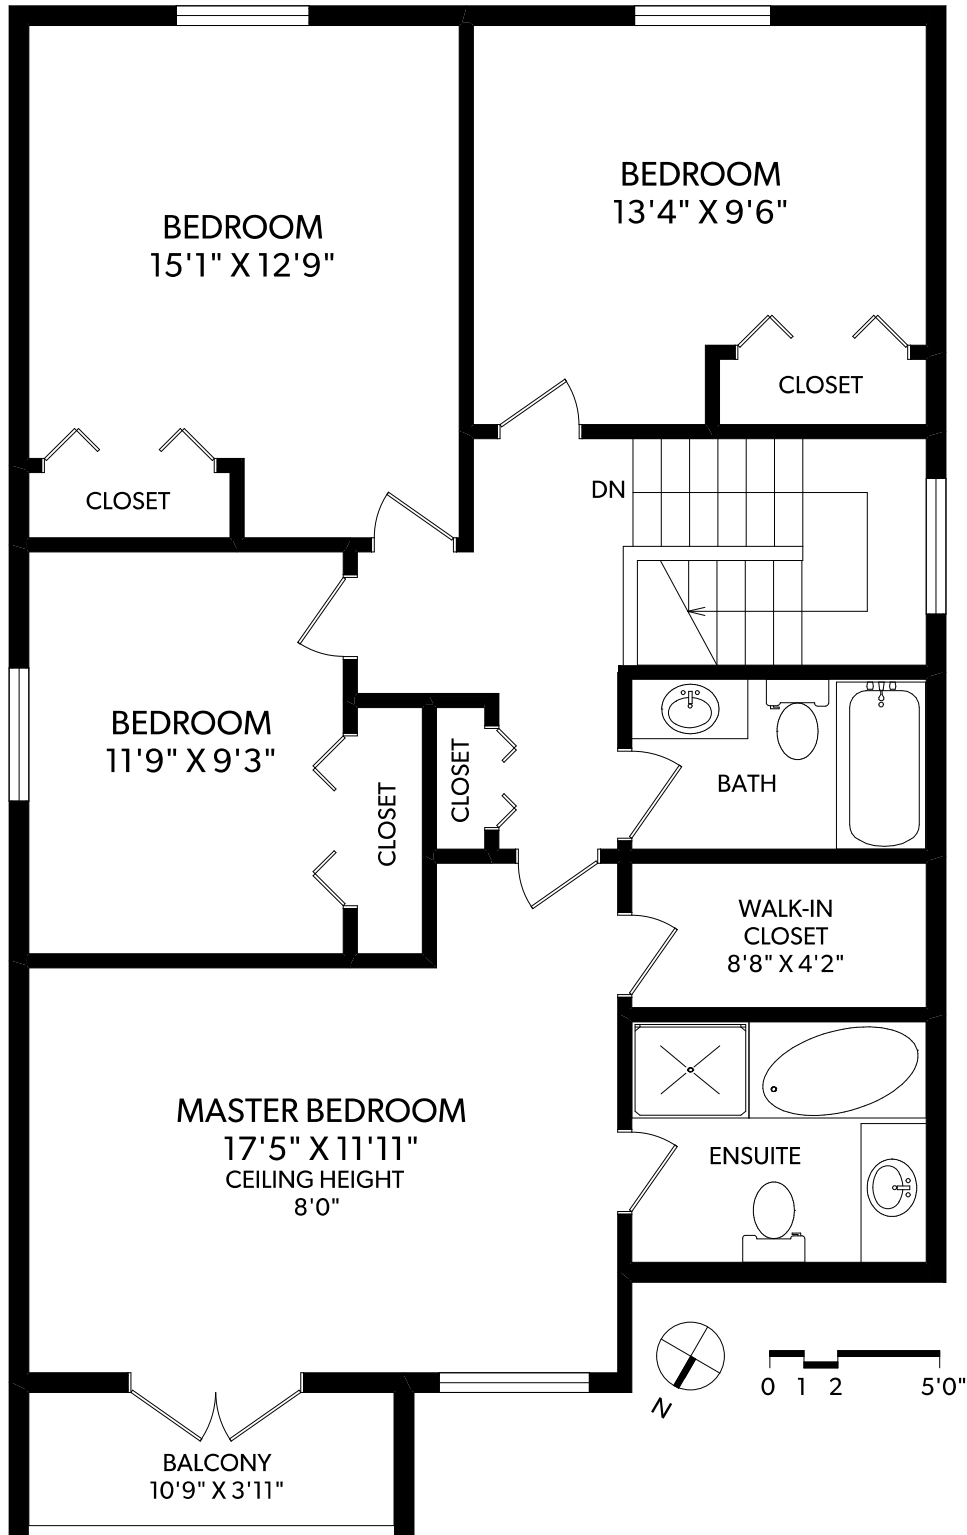

# MAIN FLOOR

FLOOR	FINISHED	UNFINISHED	TOTAL	OTHER AREAS
MAIN	1064	0	1064	GARAGE 257
UPPER	1096	0	1096	PORCH 97
TOTAL	2160	0	2160	BALCONY 51

# UPPER FLOOR

FLOOR	FINISHED	UNFINISHED	TOTAL	OTHER AREAS
MAIN	1064	0	1064	GARAGE 257
UPPER	1096	0	1096	PORCH 97
TOTAL	2160	0	2160	BALCONY 51

**REAL FOTO** **11 BAMFORD COURT**  
DOCUMENT PREPARED FOR THE EXCLUSIVE USE OF  
**KIMBERLY LEGEARD**