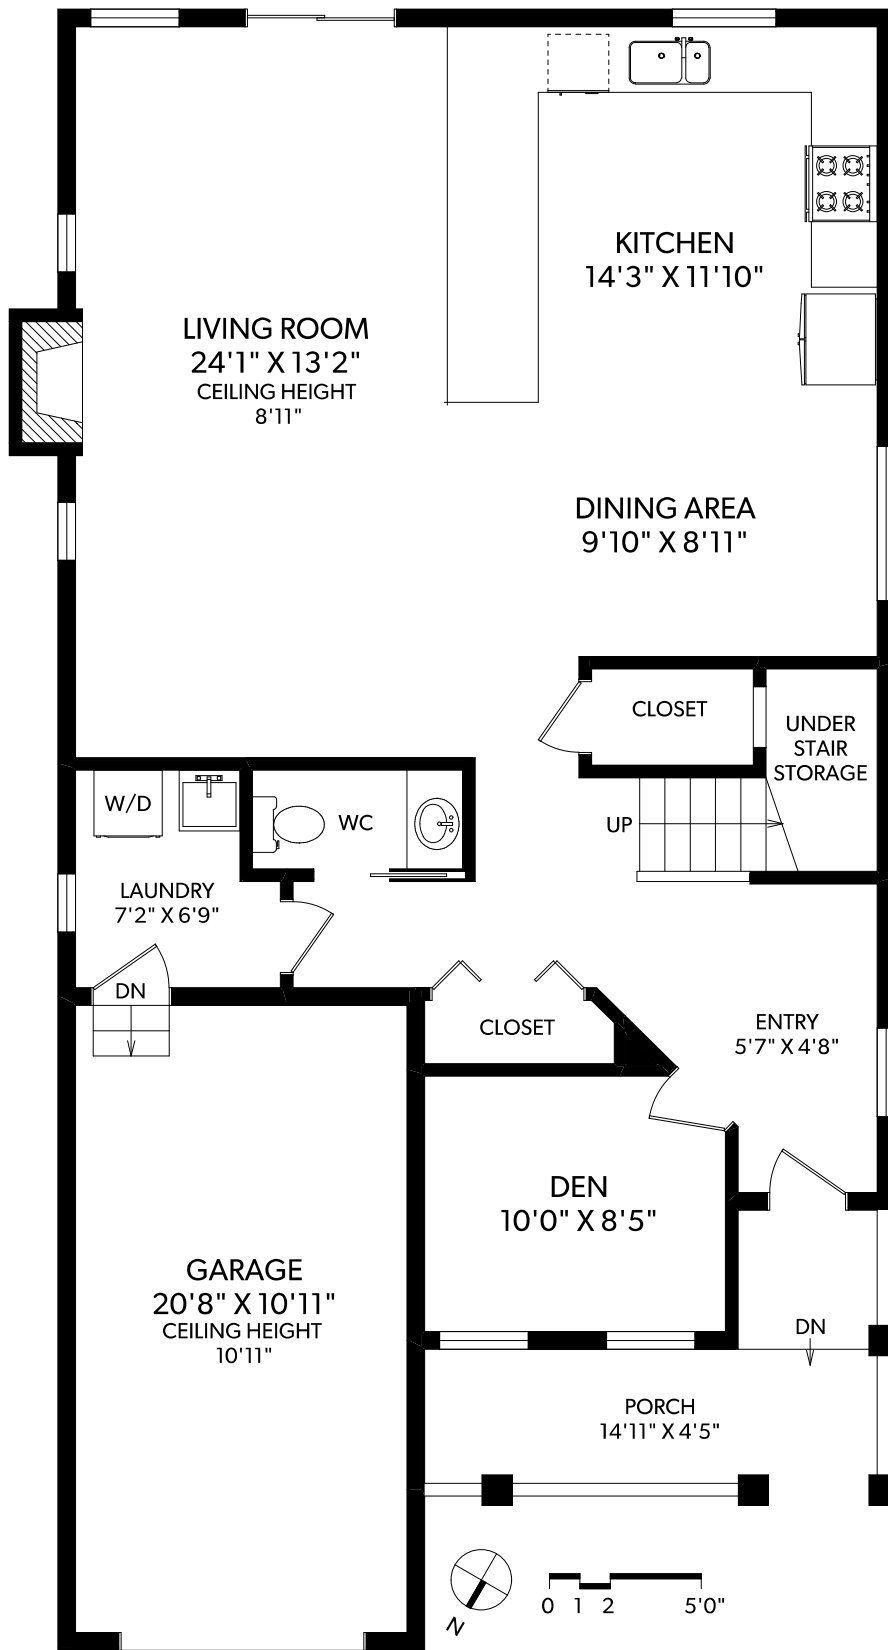

# MAIN FLOOR

FLOOR	FINISHED	UNFINISHED	TOTAL	OTHER AREAS
MAIN	1064	0	1064	GARAGE 257
UPPER	1096	0	1096	PORCH 97
TOTAL	2160	0	2160	BALCONY 51

# UPPER FLOOR

FLOOR	FINISHED	UNFINISHED	TOTAL	OTHER AREAS
MAIN	1064	0	1064	GARAGE 257
UPPER	1096	0	1096	PORCH 97
TOTAL	2160	0	2160	BALCONY 51

**REAL FOTO** **11 BAMFORD COURT**  
DOCUMENT PREPARED FOR THE EXCLUSIVE USE OF  
**KIMBERLY LEGEARD**