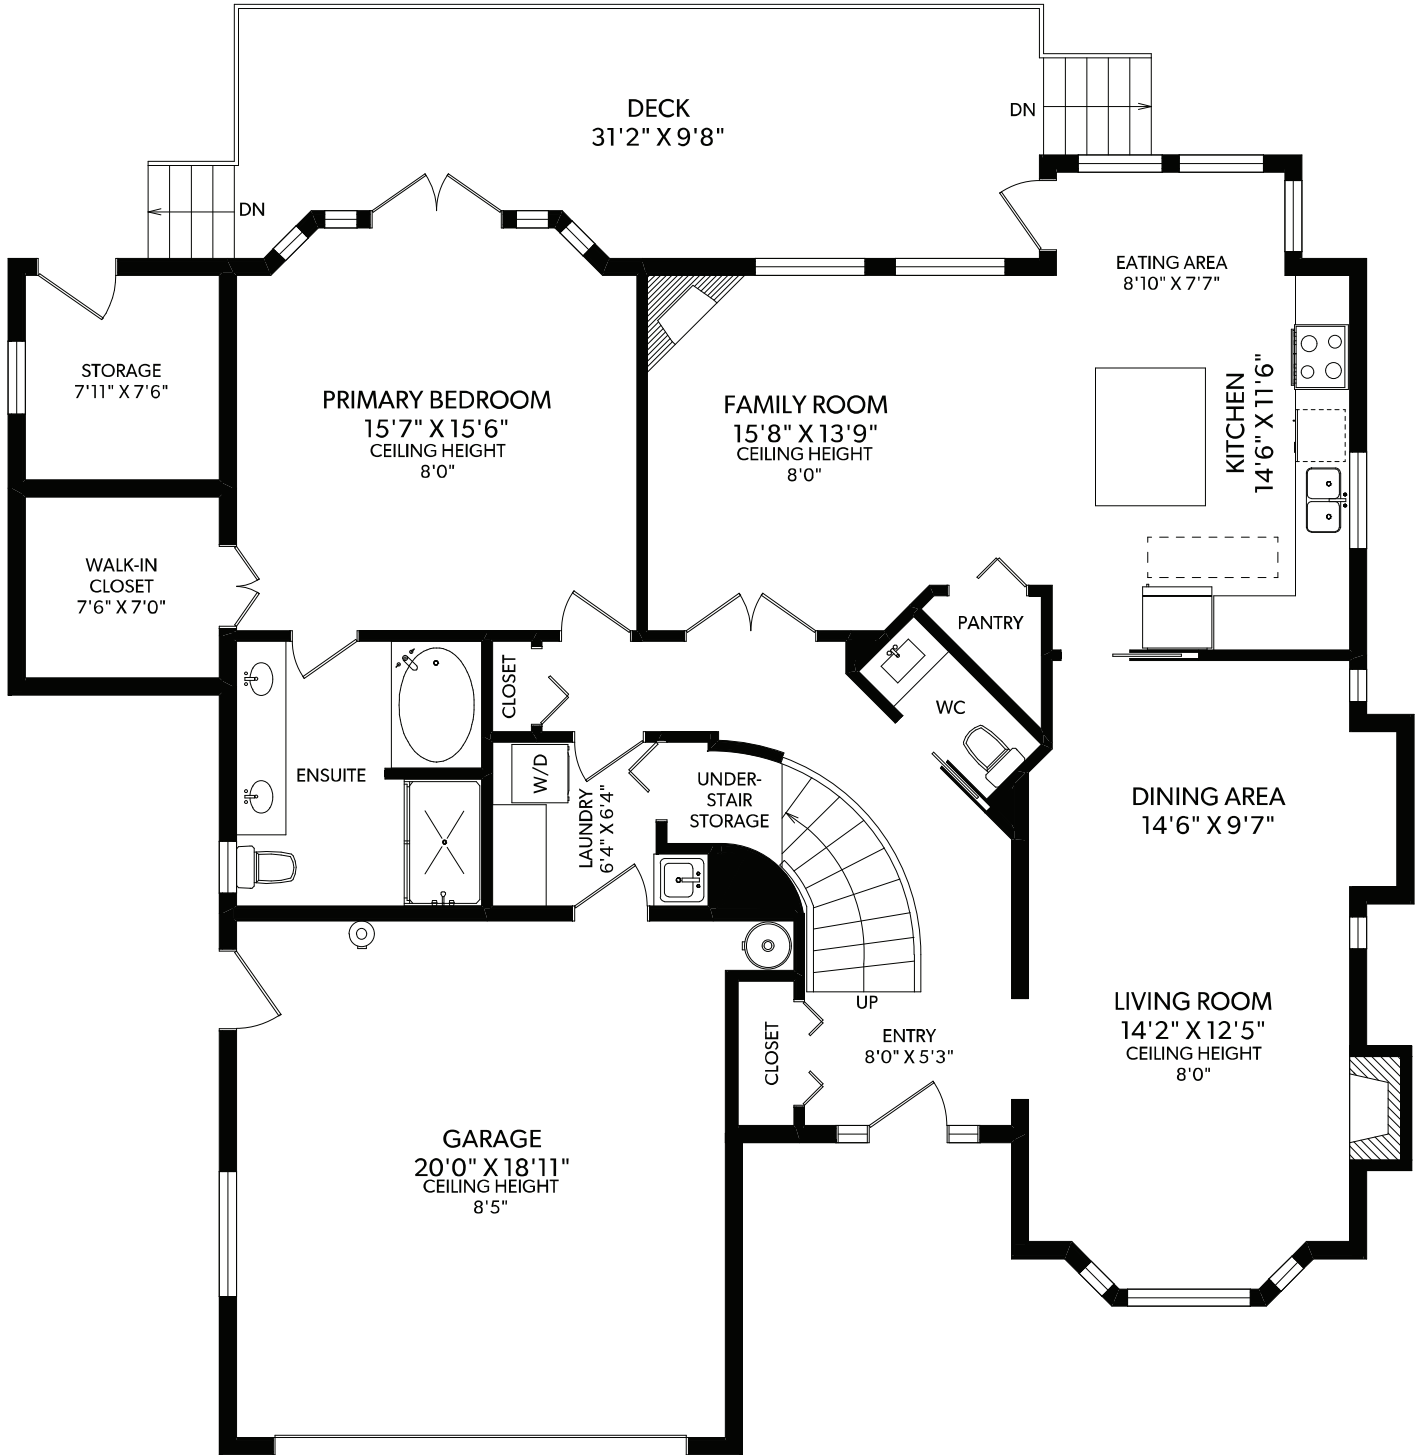

# 7243 BETHANY PLACE

## MAIN FLOOR

FLOOR	FINISHED	UNFINISHED	TOTAL	OTHER AREAS
MAIN	1567	0	1567	GARAGE 419
UPPER	970	0	970	DECK 286
TOTAL	2537	0	2537	STORAGE 70

250-388-6998  
ORDERS@REALFOTO.CA

KIMBERLY  LEGEARD

XOXOHOMES.CA