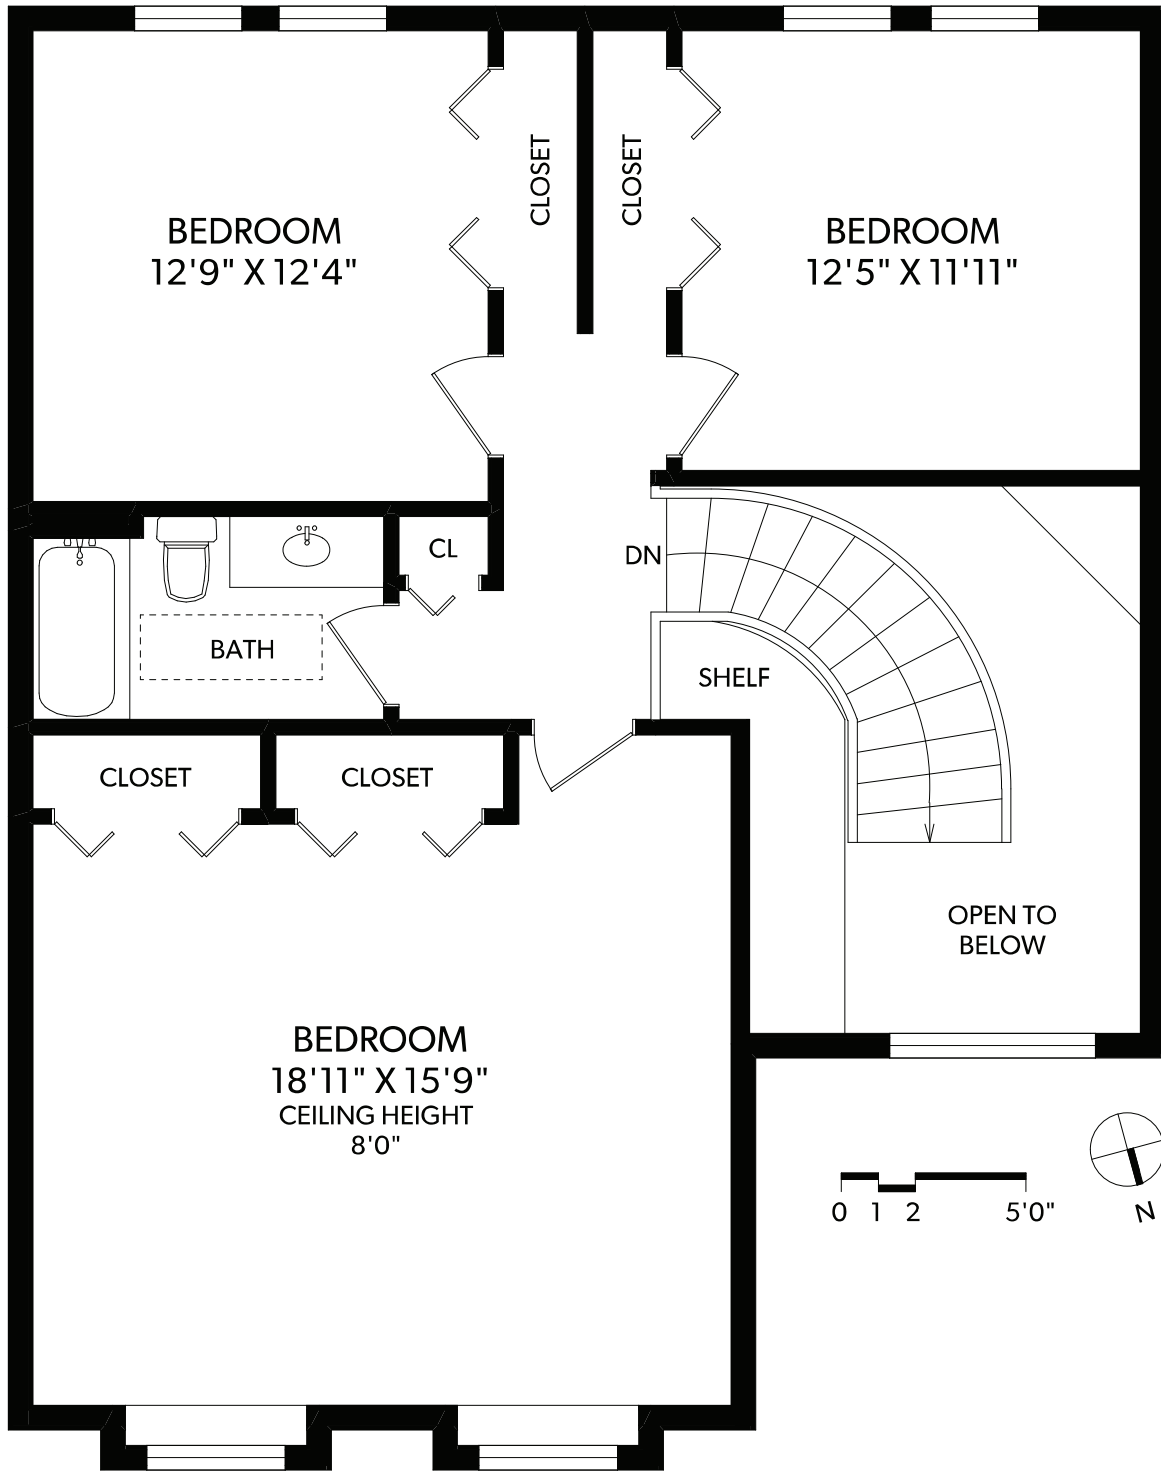

7243 BETHANY PLACE

UPPER FLOOR

FLOOR	FINISHED	UNFINISHED	TOTAL	OTHER AREAS	
MAIN	1567	0	1567	GARAGE	419
UPPER	970	0	970	DECK	286
TOTAL	2537	0	2537	STORAGE	70

250-388-6998
ORDERS@REALFOTO.CA

KIMBERLY LEGEARD

XOXOHOMES.CA

MEASURED 02/04/2022 BY CLAY OVINGE

All information furnished regarding this property is from sources deemed reliable but no warranty or representation is made to the accuracy thereof. Purchaser to verify measurements if important.