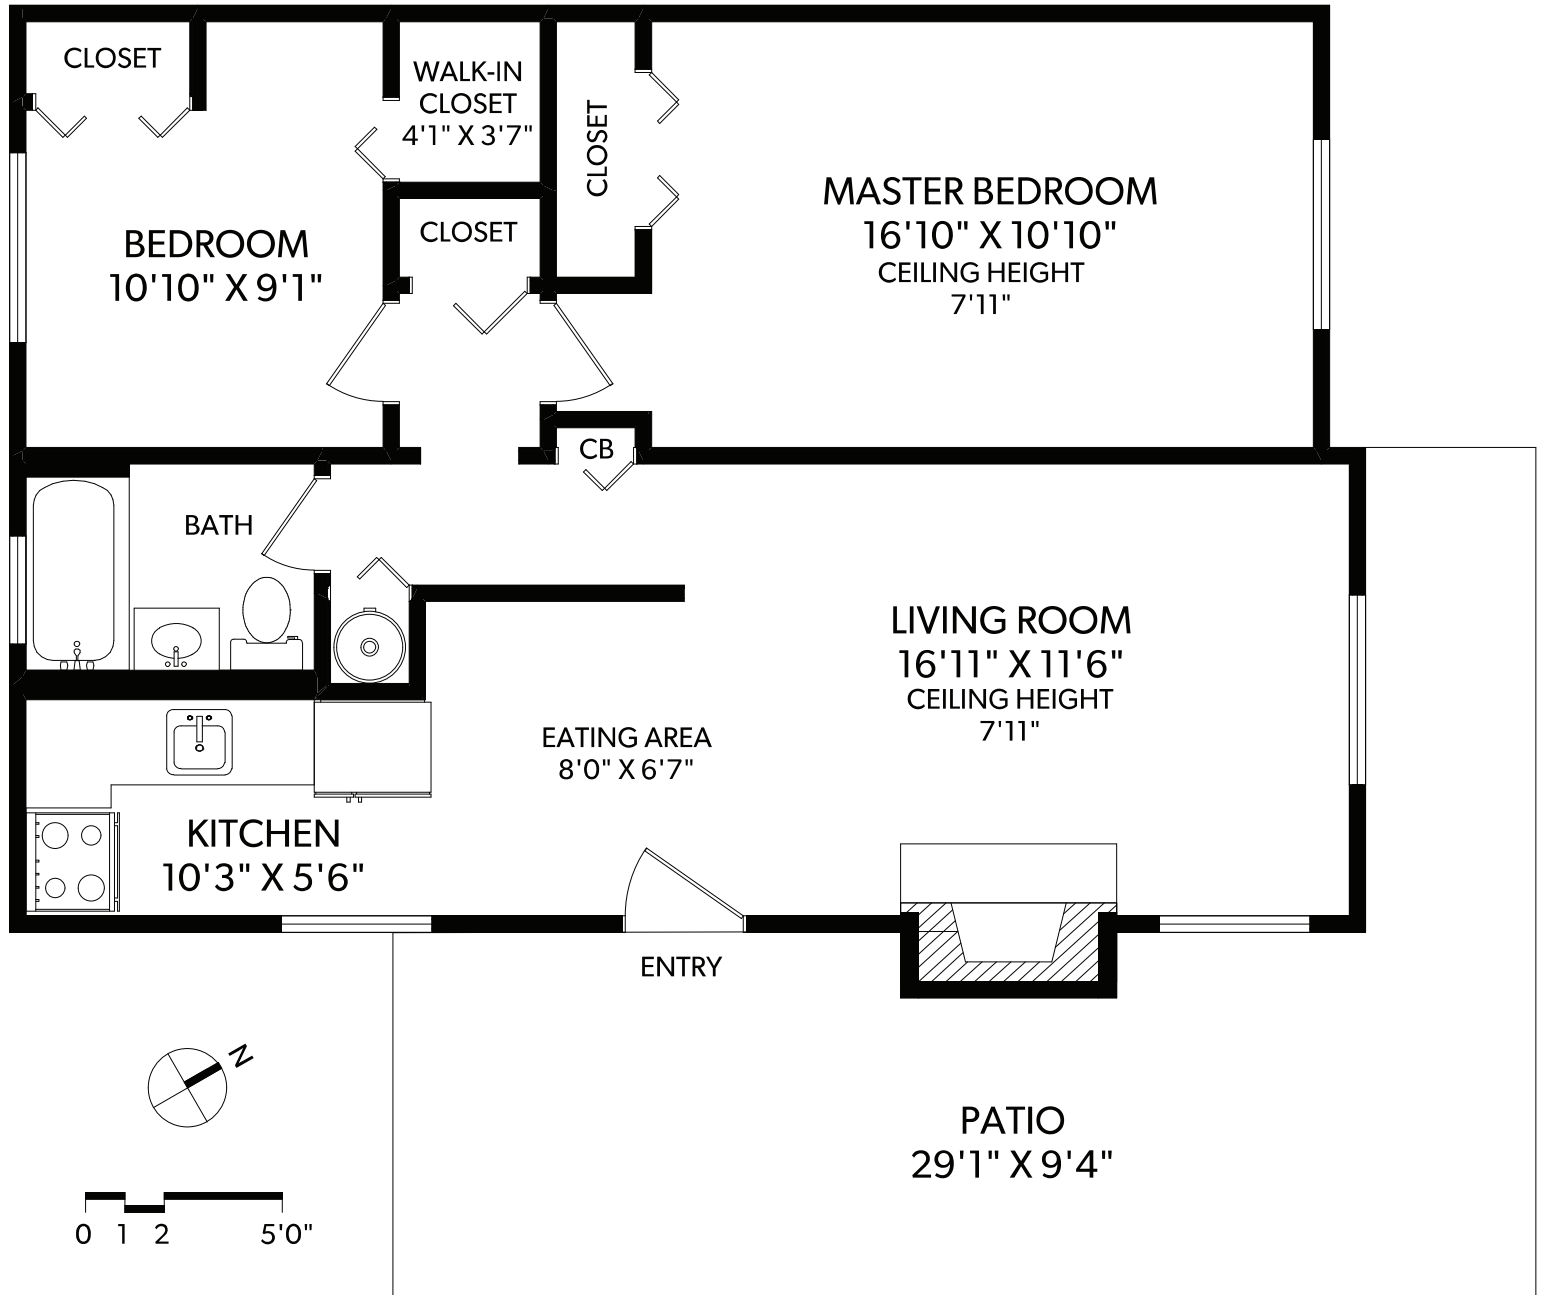

227-1987 KALTSASIN ROAD

FLOOR	FINISHED	UNFINISHED	TOTAL	OTHER AREAS
MAIN	803	0	803	PATIO 325
TOTAL	803	0	803	

250-388-6998
ORDERS@REALFOTO.CA

Kimberly **LEGEARD**
UNIQUE HOMES VICTORIA.COM

MEASURED 08/13/2019 BY CLAY OVINGE